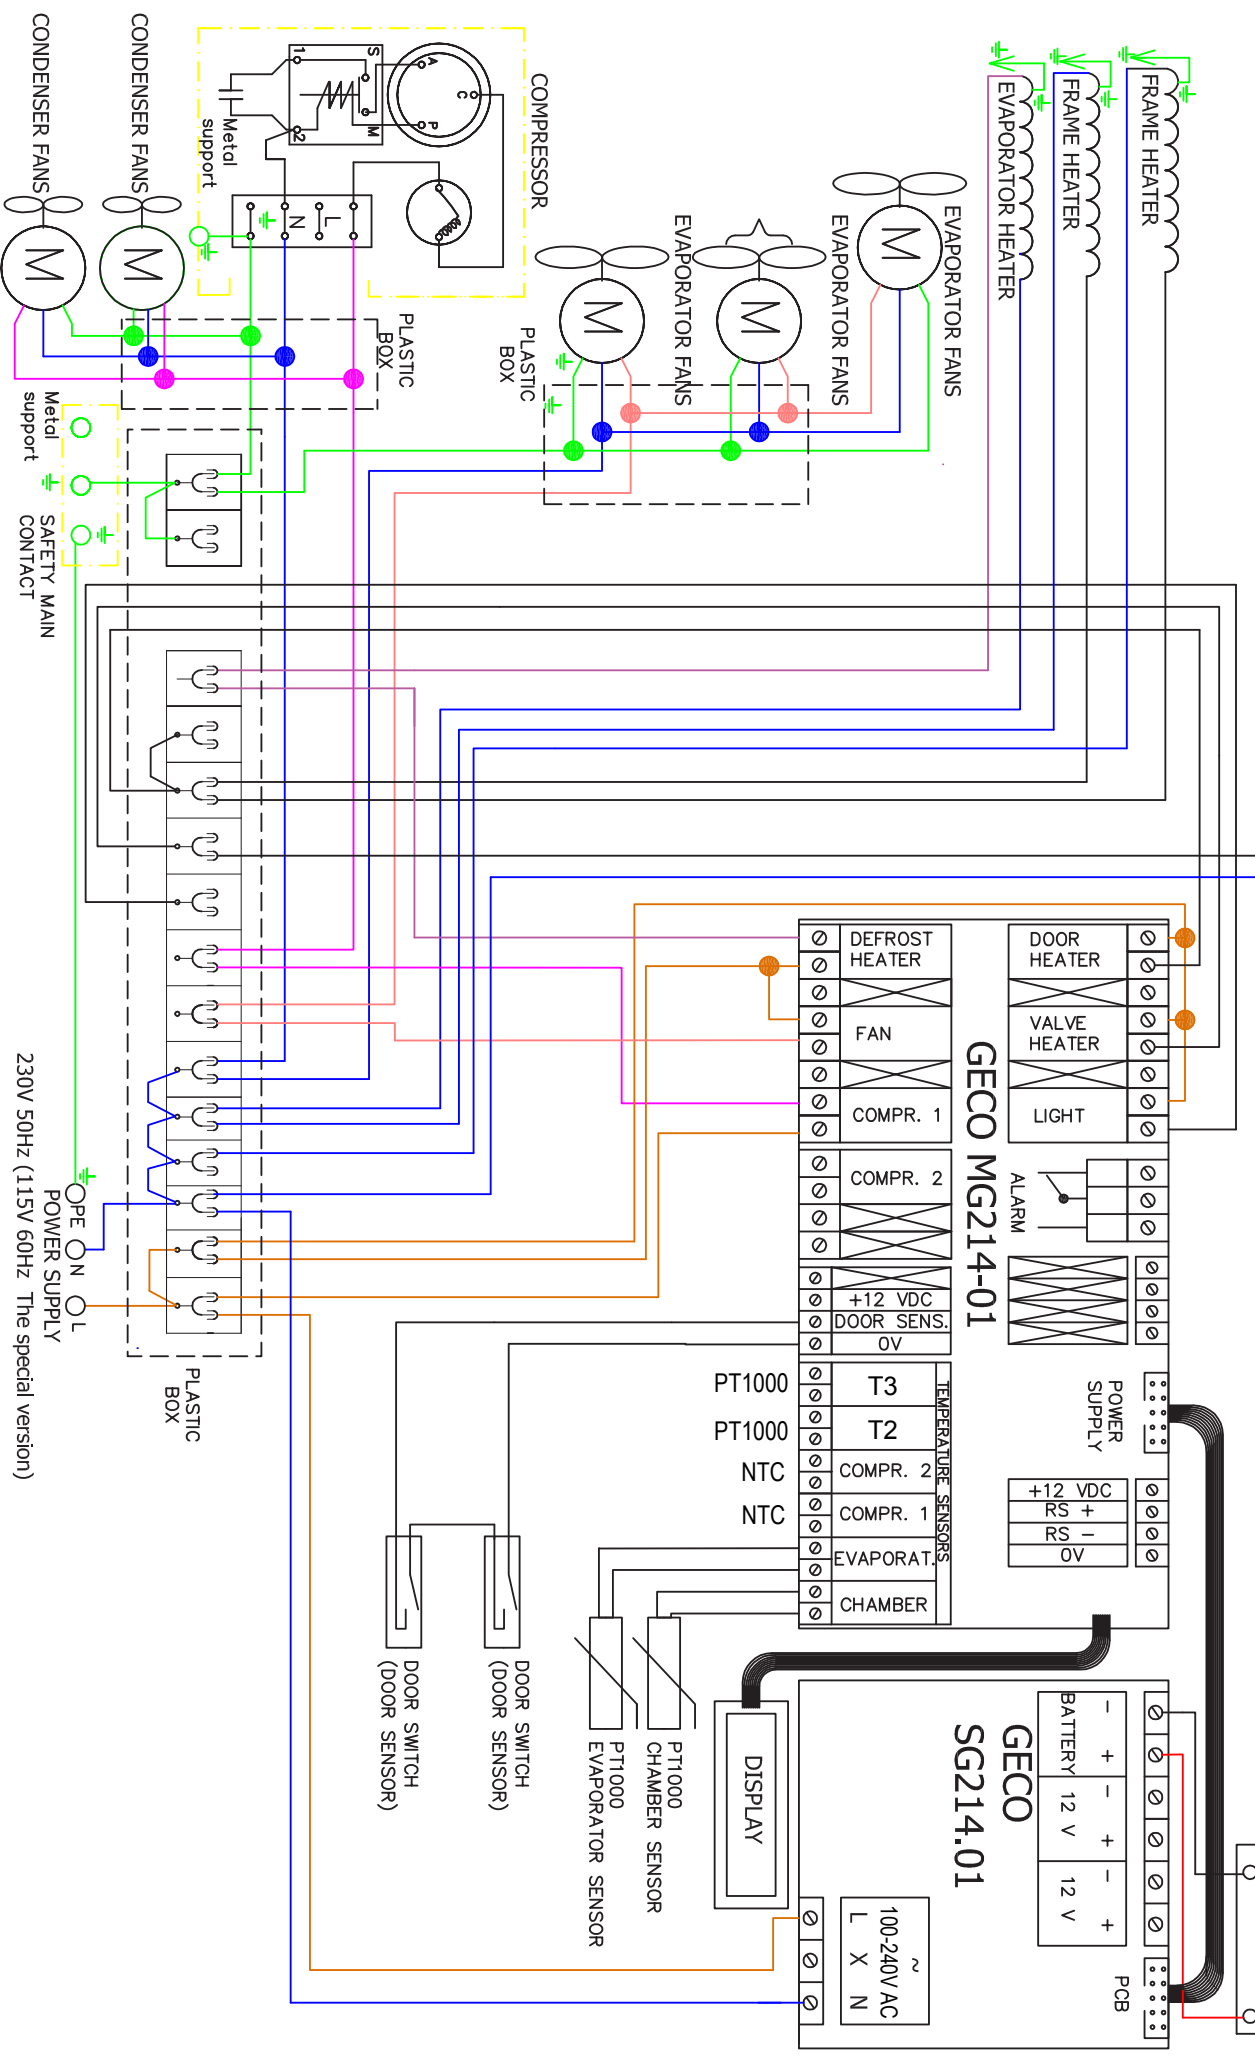

FLOW
OUT HEATER

BATTERY
U1 12V 7Ah

230V 50Hz (115V 60Hz The special version)
POWER SUPPLY
OPE ON OL