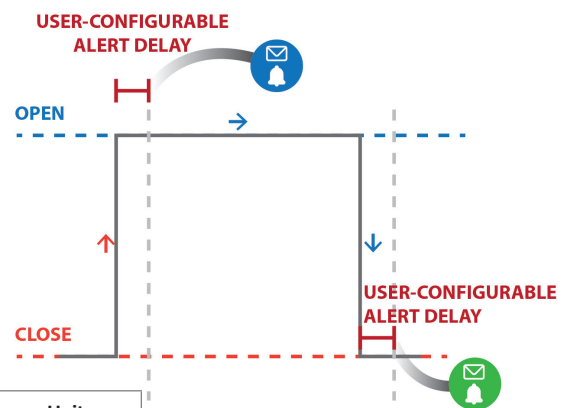

Wireless Alert DC

Wireless Alert DC is a battery-powered sensor that sends a warning email when it senses that a door is opened or closed. Simply select your settings and connect to your Wi-Fi network using the FilesThruTheAir mobile app.

- User-configurable alerts for when opened, closed or both
- Alert delay settings to prevent unwanted alerts
- Customisable alert messages
- Sends email alerts and scheduled status reports
- Flashing alert indicator
- Wi-Fi connected
- Simple to set up using the free mobile app
- Two years' battery life (typical)
- No ongoing subscription fees
- Includes sticky pad for mounting (device body and sensor parts)

The Wireless Alert DC monitors whether a door is open or closed using a two-part door contact sensor on a 350mm cable. The device body can be secured in position using an adhesive pad (supplied). Both parts of the door contact sensor can also be secured in place using adhesive pads (supplied), or screws (supplied). The device can be set to trigger a notification email, sent to a user-selected address, if the monitored door opens, closes, or both. The user can also configure delays (between 1 minute and 12 hours) before an alert is sent. In addition to this, the device can send a scheduled summary email detailing number of alert events, percentage of open and closed time, and battery level.